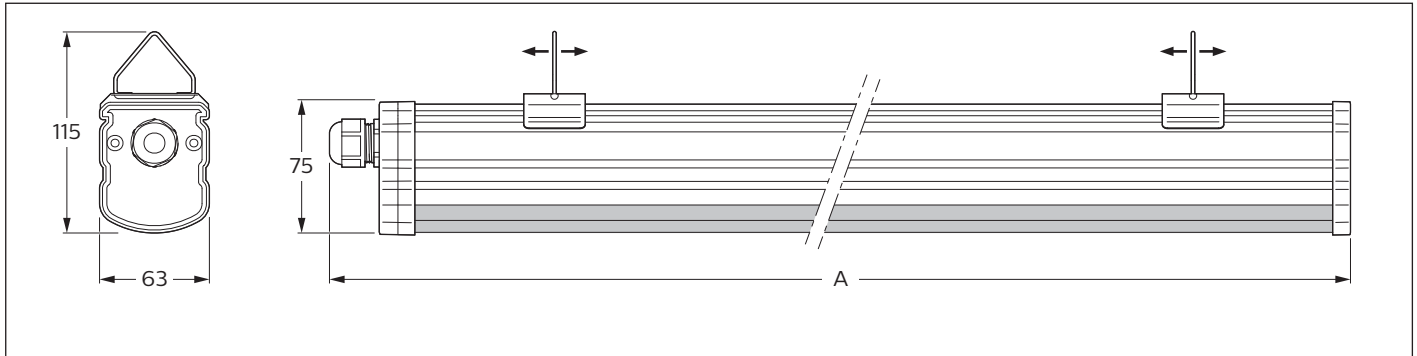

LEDINAIRE WT060C Waterproof

50Hz
60Hz

220V
240V

LIFE
L70B50
30K hrs

IP65

IK08

Ta
30 °C
-20 °C

850°

	System lumen	CCT	Driver	P(W)	A	
LEDINAIRE WT060C LED36S/840 PSU L1200	3600lm	4000K	PSU	40	1180	1,0
LEDINAIRE WT060C LED55S/840 PSU L1500	5500lm	4000K	PSU	60	1480	1,2