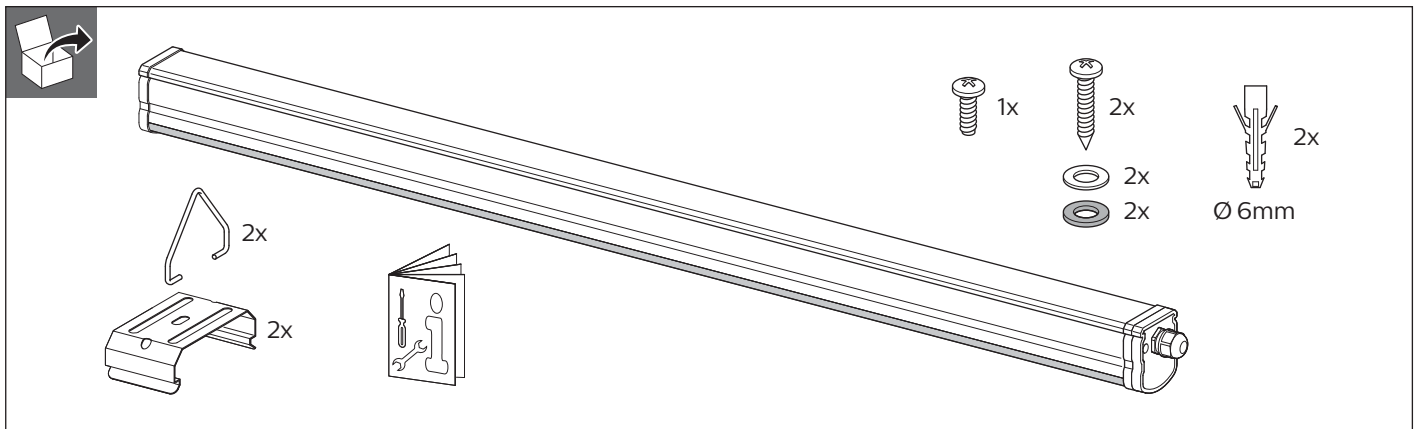

LEDINAIRE WT060C Waterproof

50Hz
60Hz

220V
240V

LIFE
L70B50
30K hrs

IP65

IK08

Ta
30 °C
-20 °C

850°

	System lumen	CCT	Driver	P(W)	A	
LEDINAIRE WT060C LED36S/840 PSU L1200	3600lm	4000K	PSU	40	1180	1,0
LEDINAIRE WT060C LED55S/840 PSU L1500	5500lm	4000K	PSU	60	1480	1,2