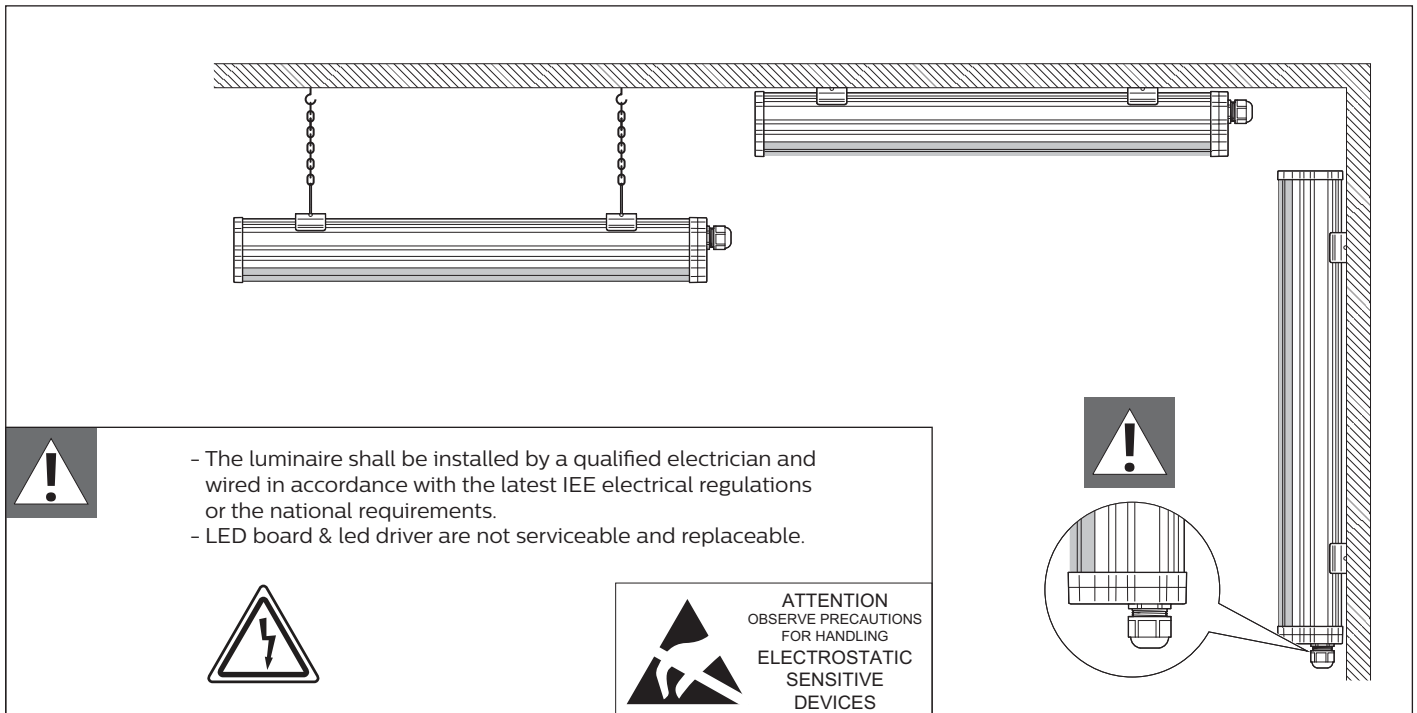

LEDINAIRE WT060C Waterproof

50Hz
60Hz

220V
240V

LIFE
L70B50
30K hrs

IP65

IK08

Ta
30 °C
-20 °C

850°

	System lumen	CCT	Driver	P(W)	A	
LEDINAIRE WT060C LED36S/840 PSU L1200	3600lm	4000K	PSU	40	1180	1,0
LEDINAIRE WT060C LED55S/840 PSU L1500	5500lm	4000K	PSU	60	1480	1,2